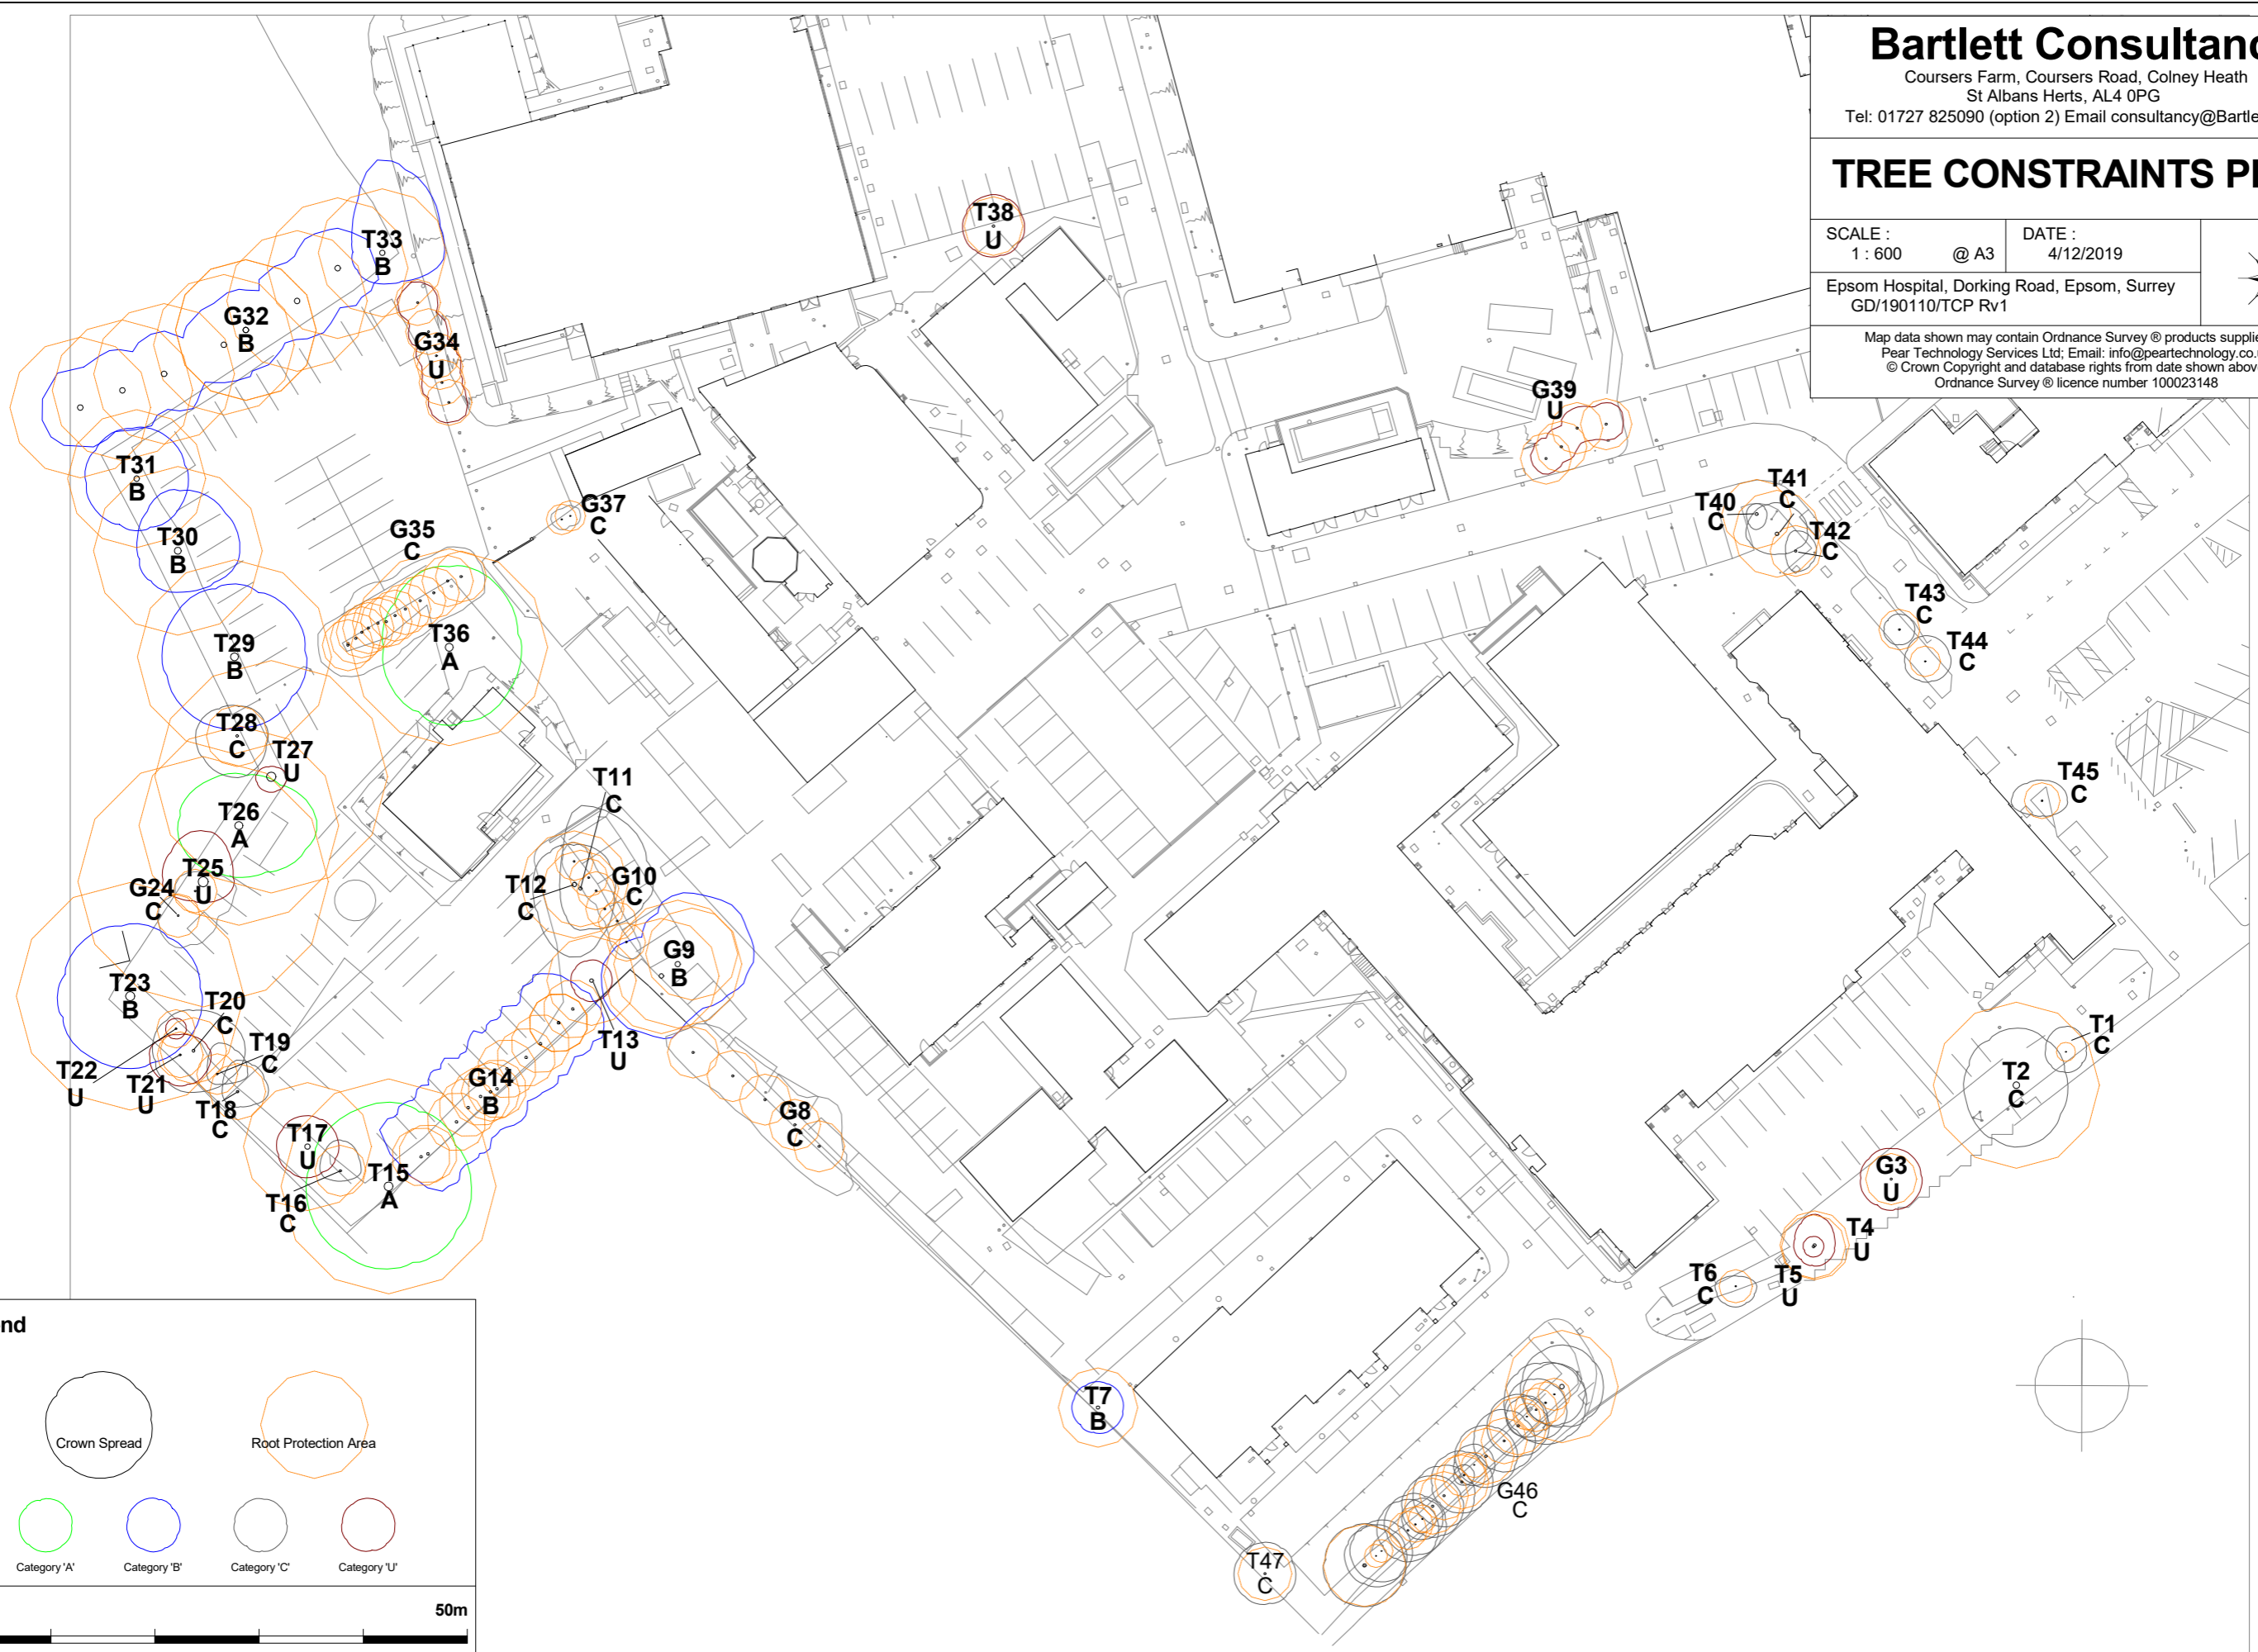

Bartlett Consultancy

Coursers Farm, Coursers Road, Colney Heath
St Albans Herts, AL4 0PG
Tel: 01727 825090 (option 2) Email consultancy@Bartlettuk.com

TREE CONSTRAINTS PLAN

SCALE : 1 : 600 @ A3 DATE : 4/12/2019

Epsom Hospital, Dorking Road, Epsom, Surrey
GD/190110/TCP Rv1

Map data shown may contain Ordnance Survey © products supplied by
Pear Technology Services Ltd; Email: info@peartechnology.co.uk
© Crown Copyright and database rights from date shown above
Ordnance Survey © licence number 100023148

Legend

Crown Spread	Root Protection Area		
Category 'A'	Category 'B'	Category 'C'	Category 'U'

0 50m