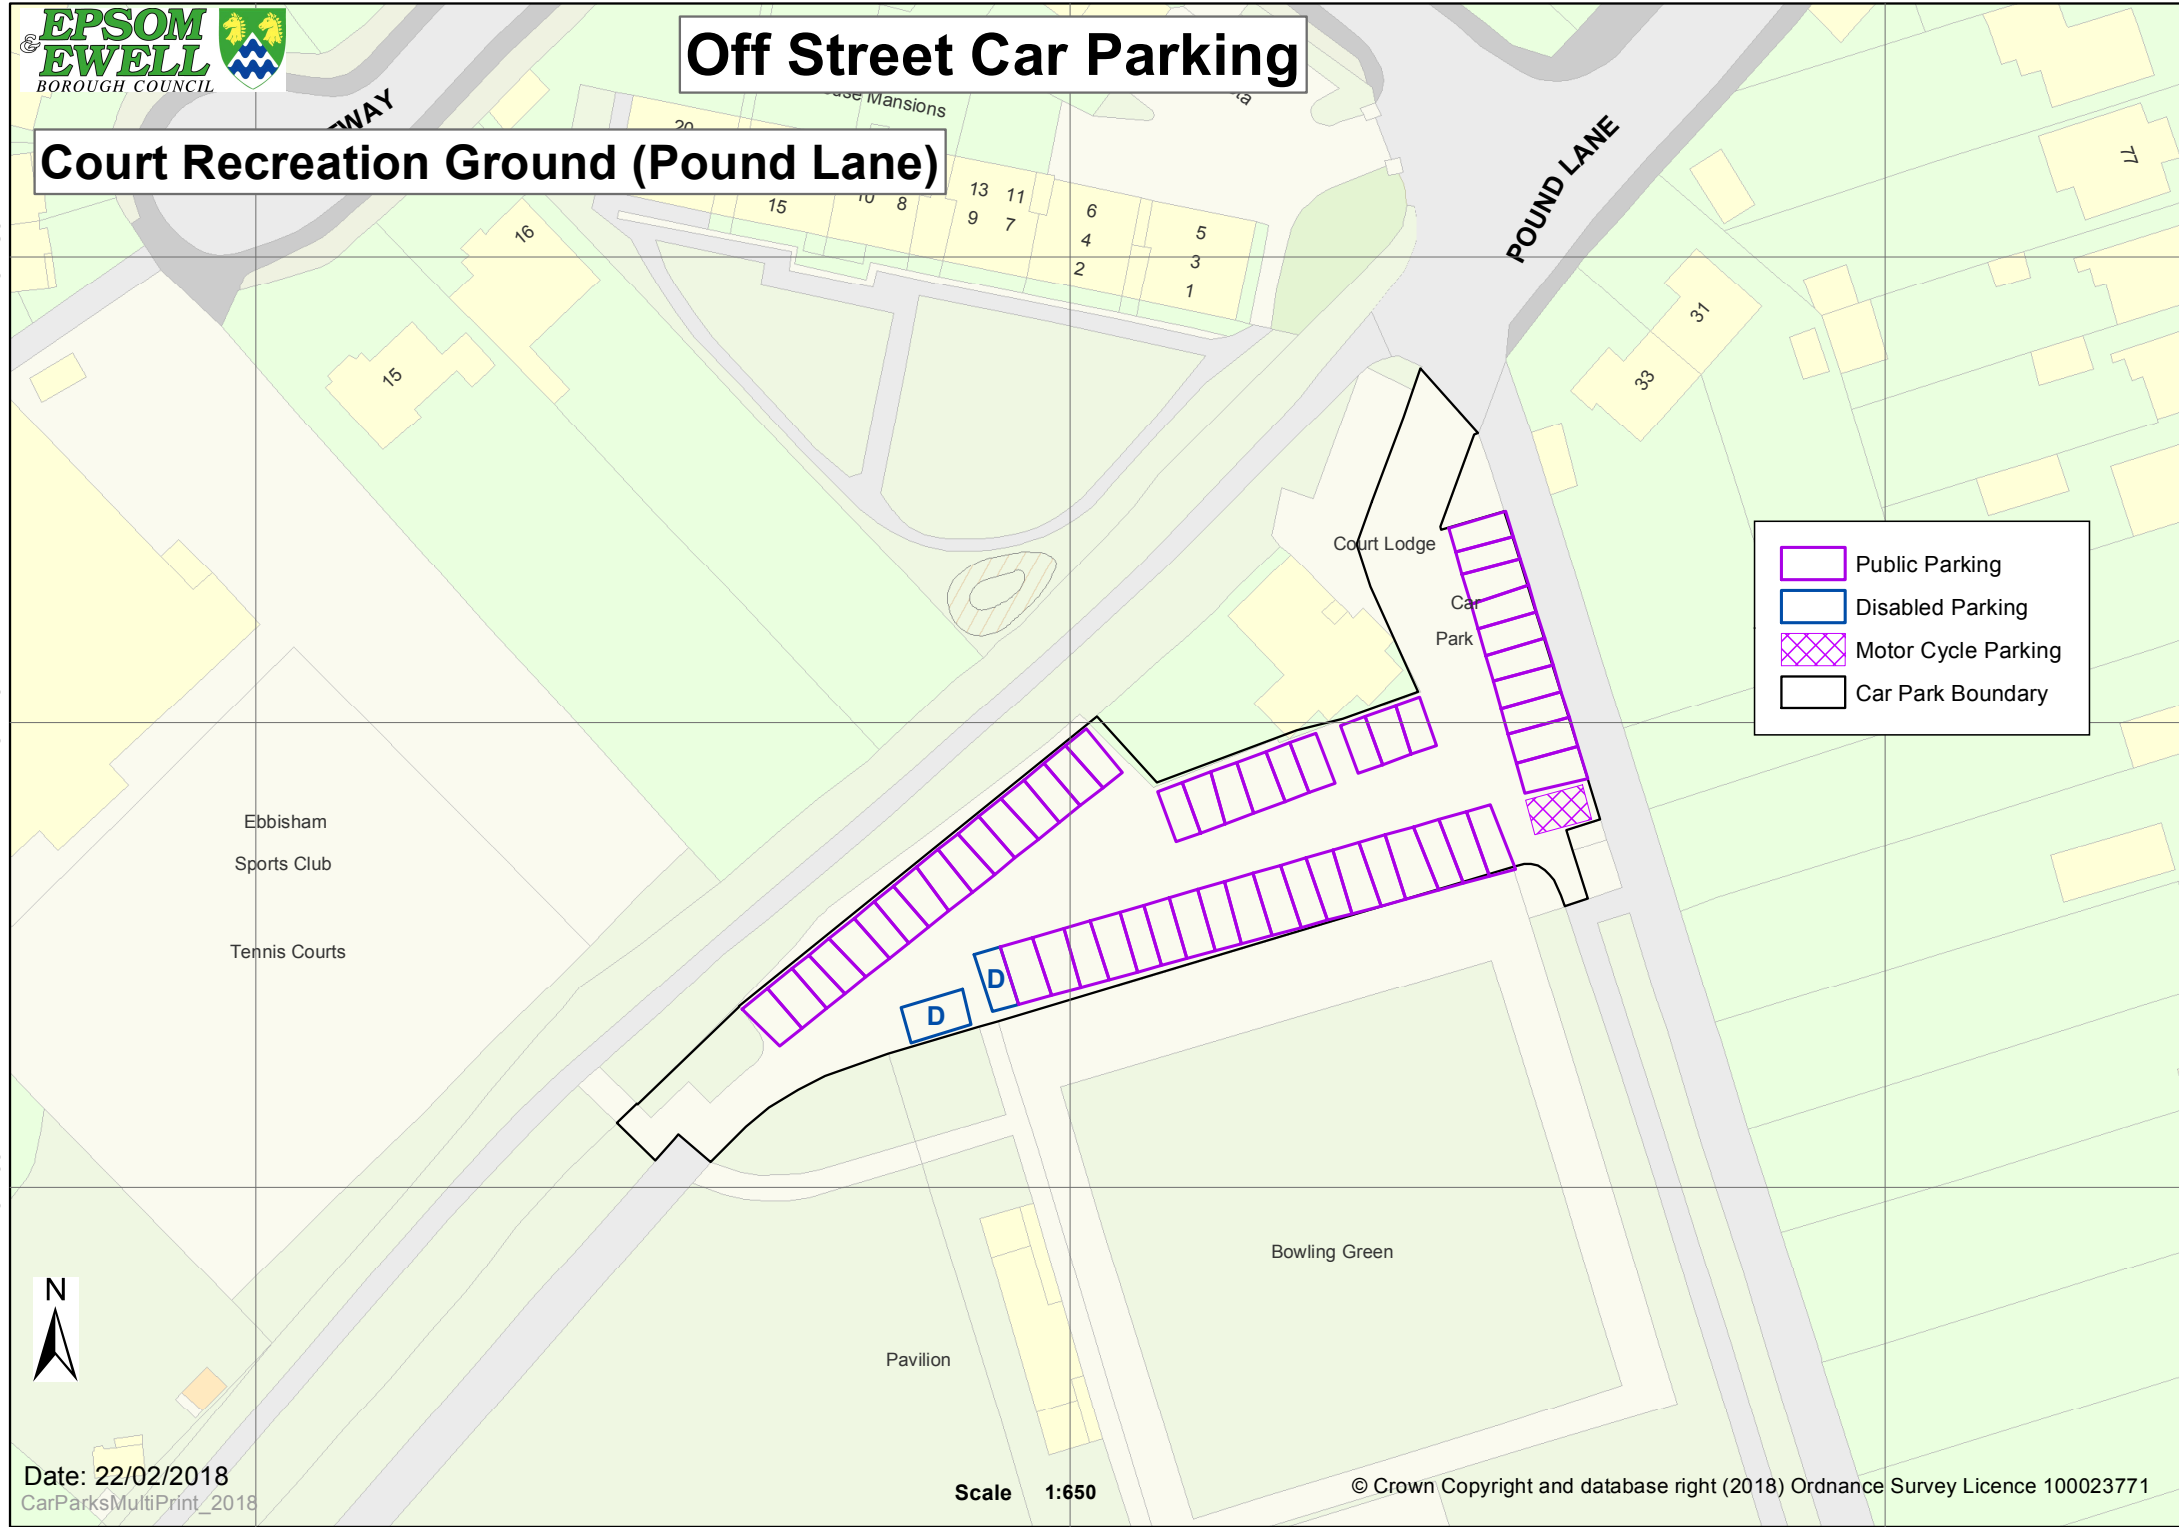

# Off Street Car Parking

## Court Recreation Ground (Pound Lane)

161480

161440

161400

	Public Parking
	Disabled Parking
	Motor Cycle Parking
	Car Park Boundary

Ebbisham Sports Club  
Tennis Courts

Court Lodge  
Car Park

Bowling Green