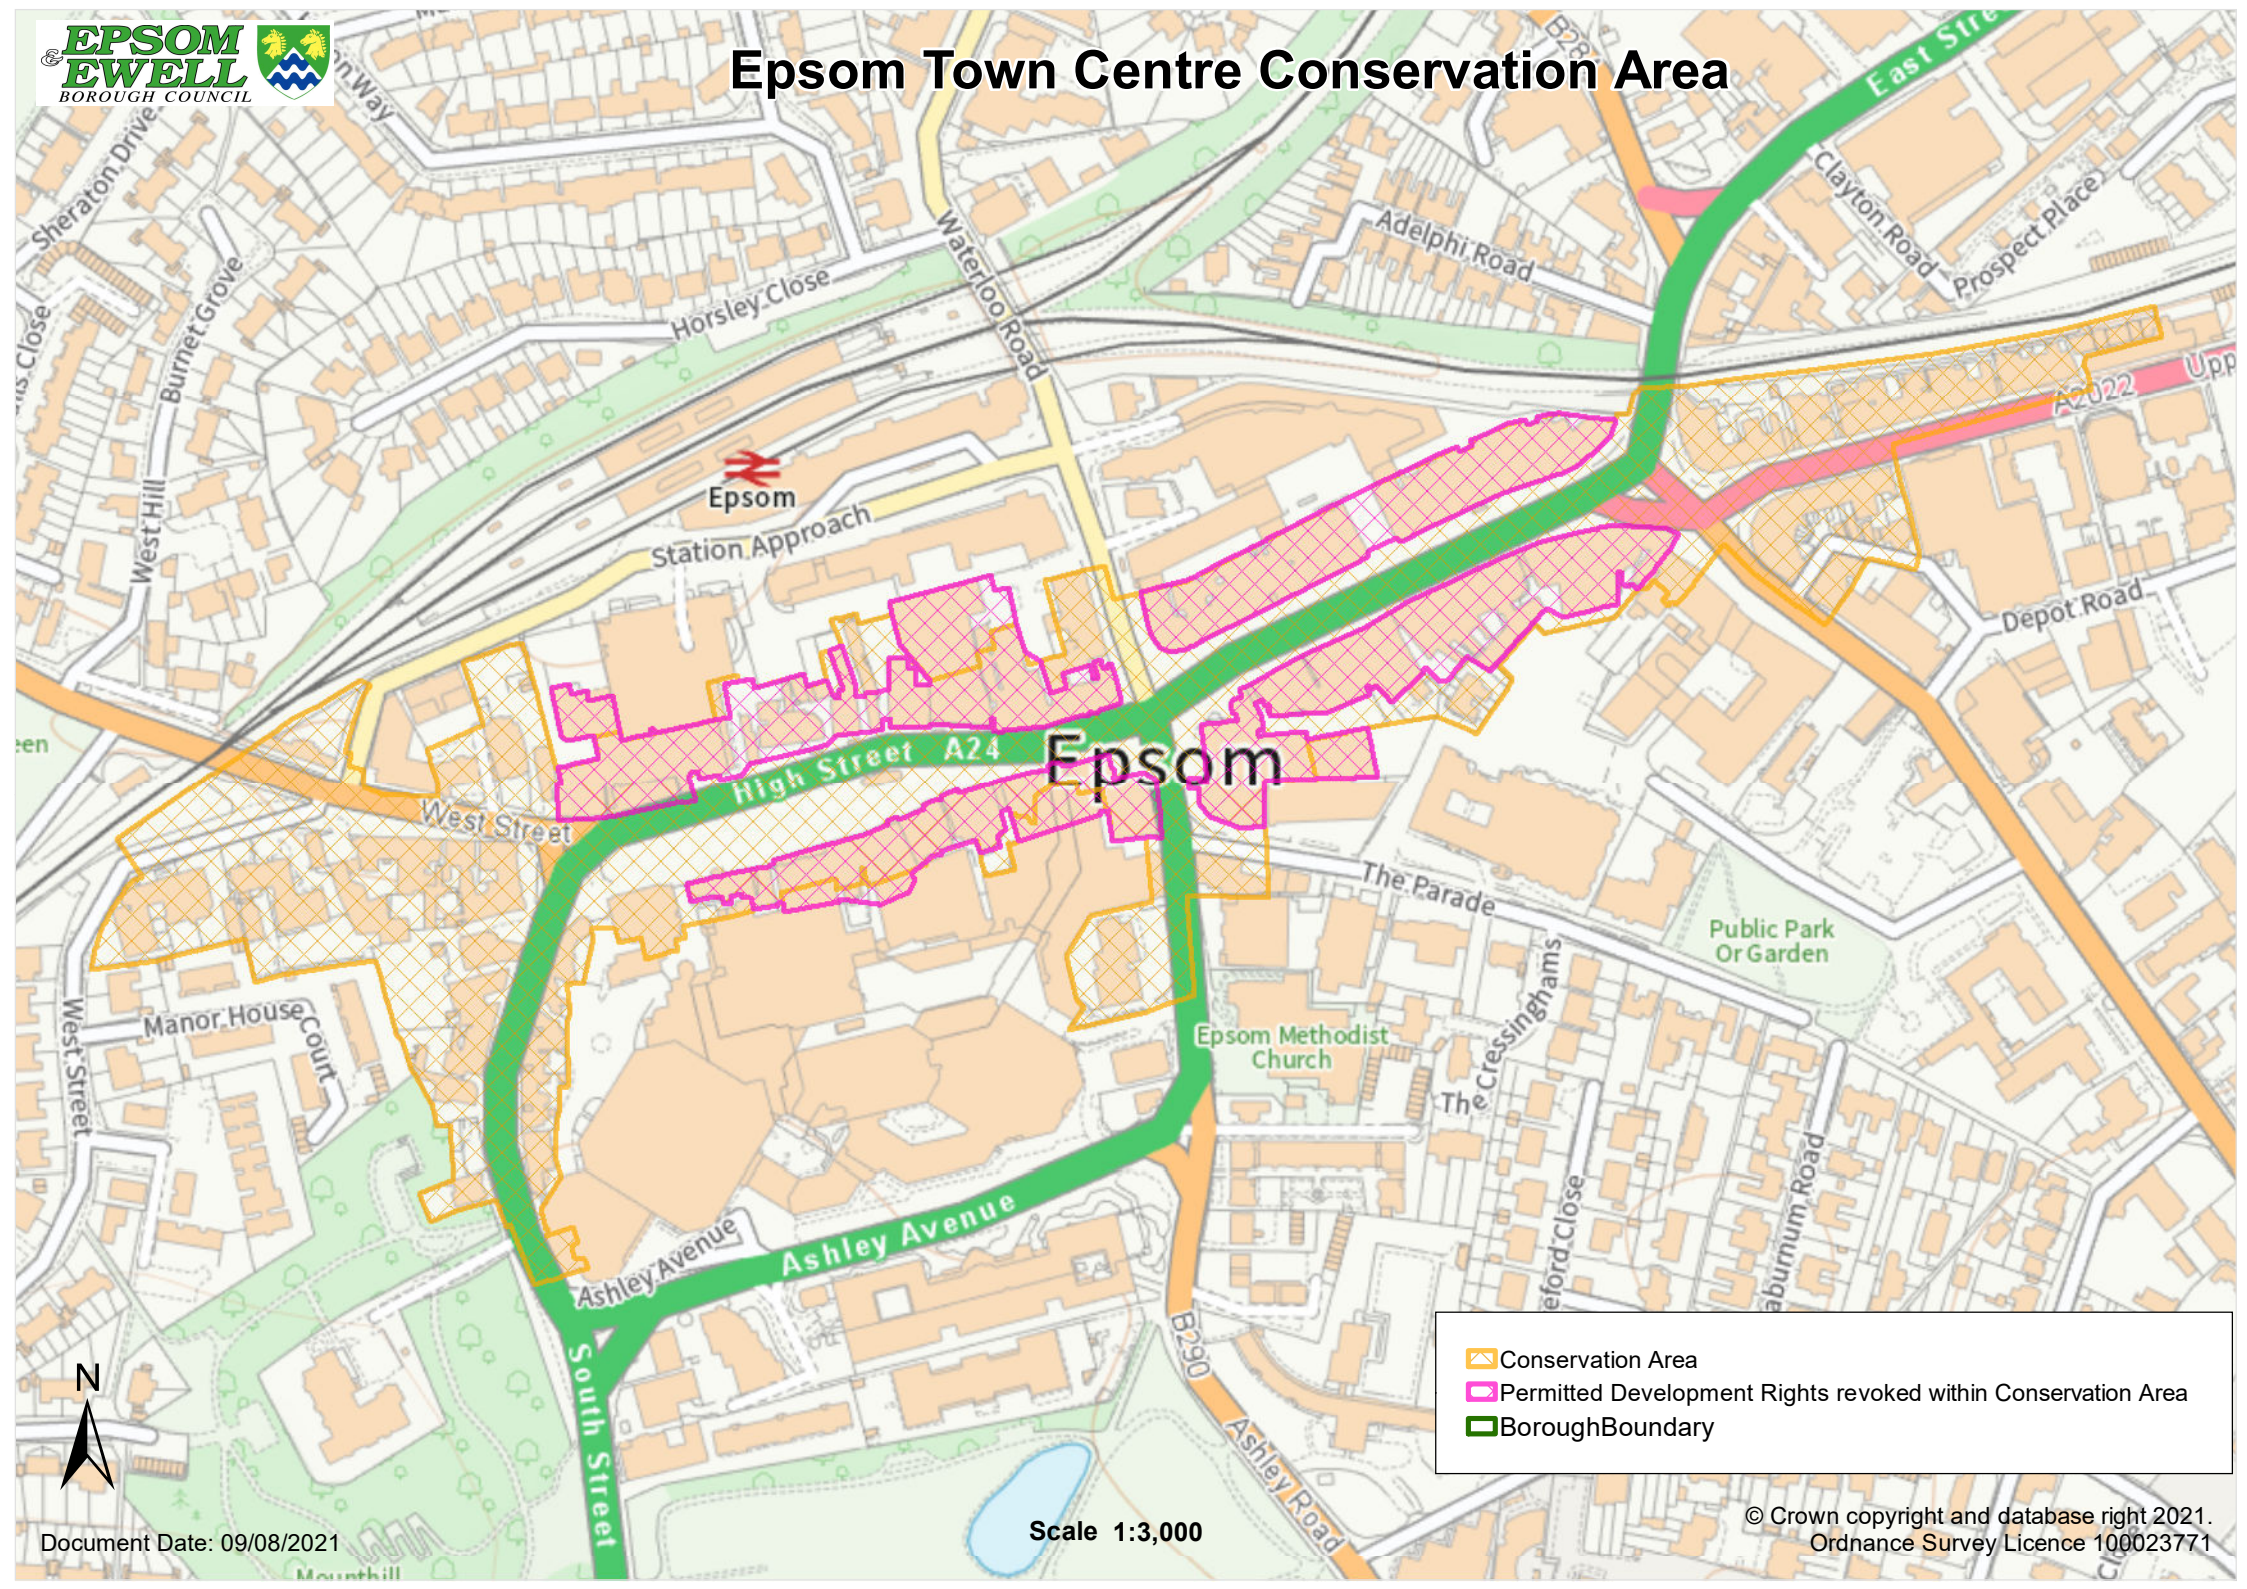

# Epsom Town Centre Conservation Area

-  Conservation Area
-  Permitted Development Rights revoked within Conservation Area
-  Borough Boundary