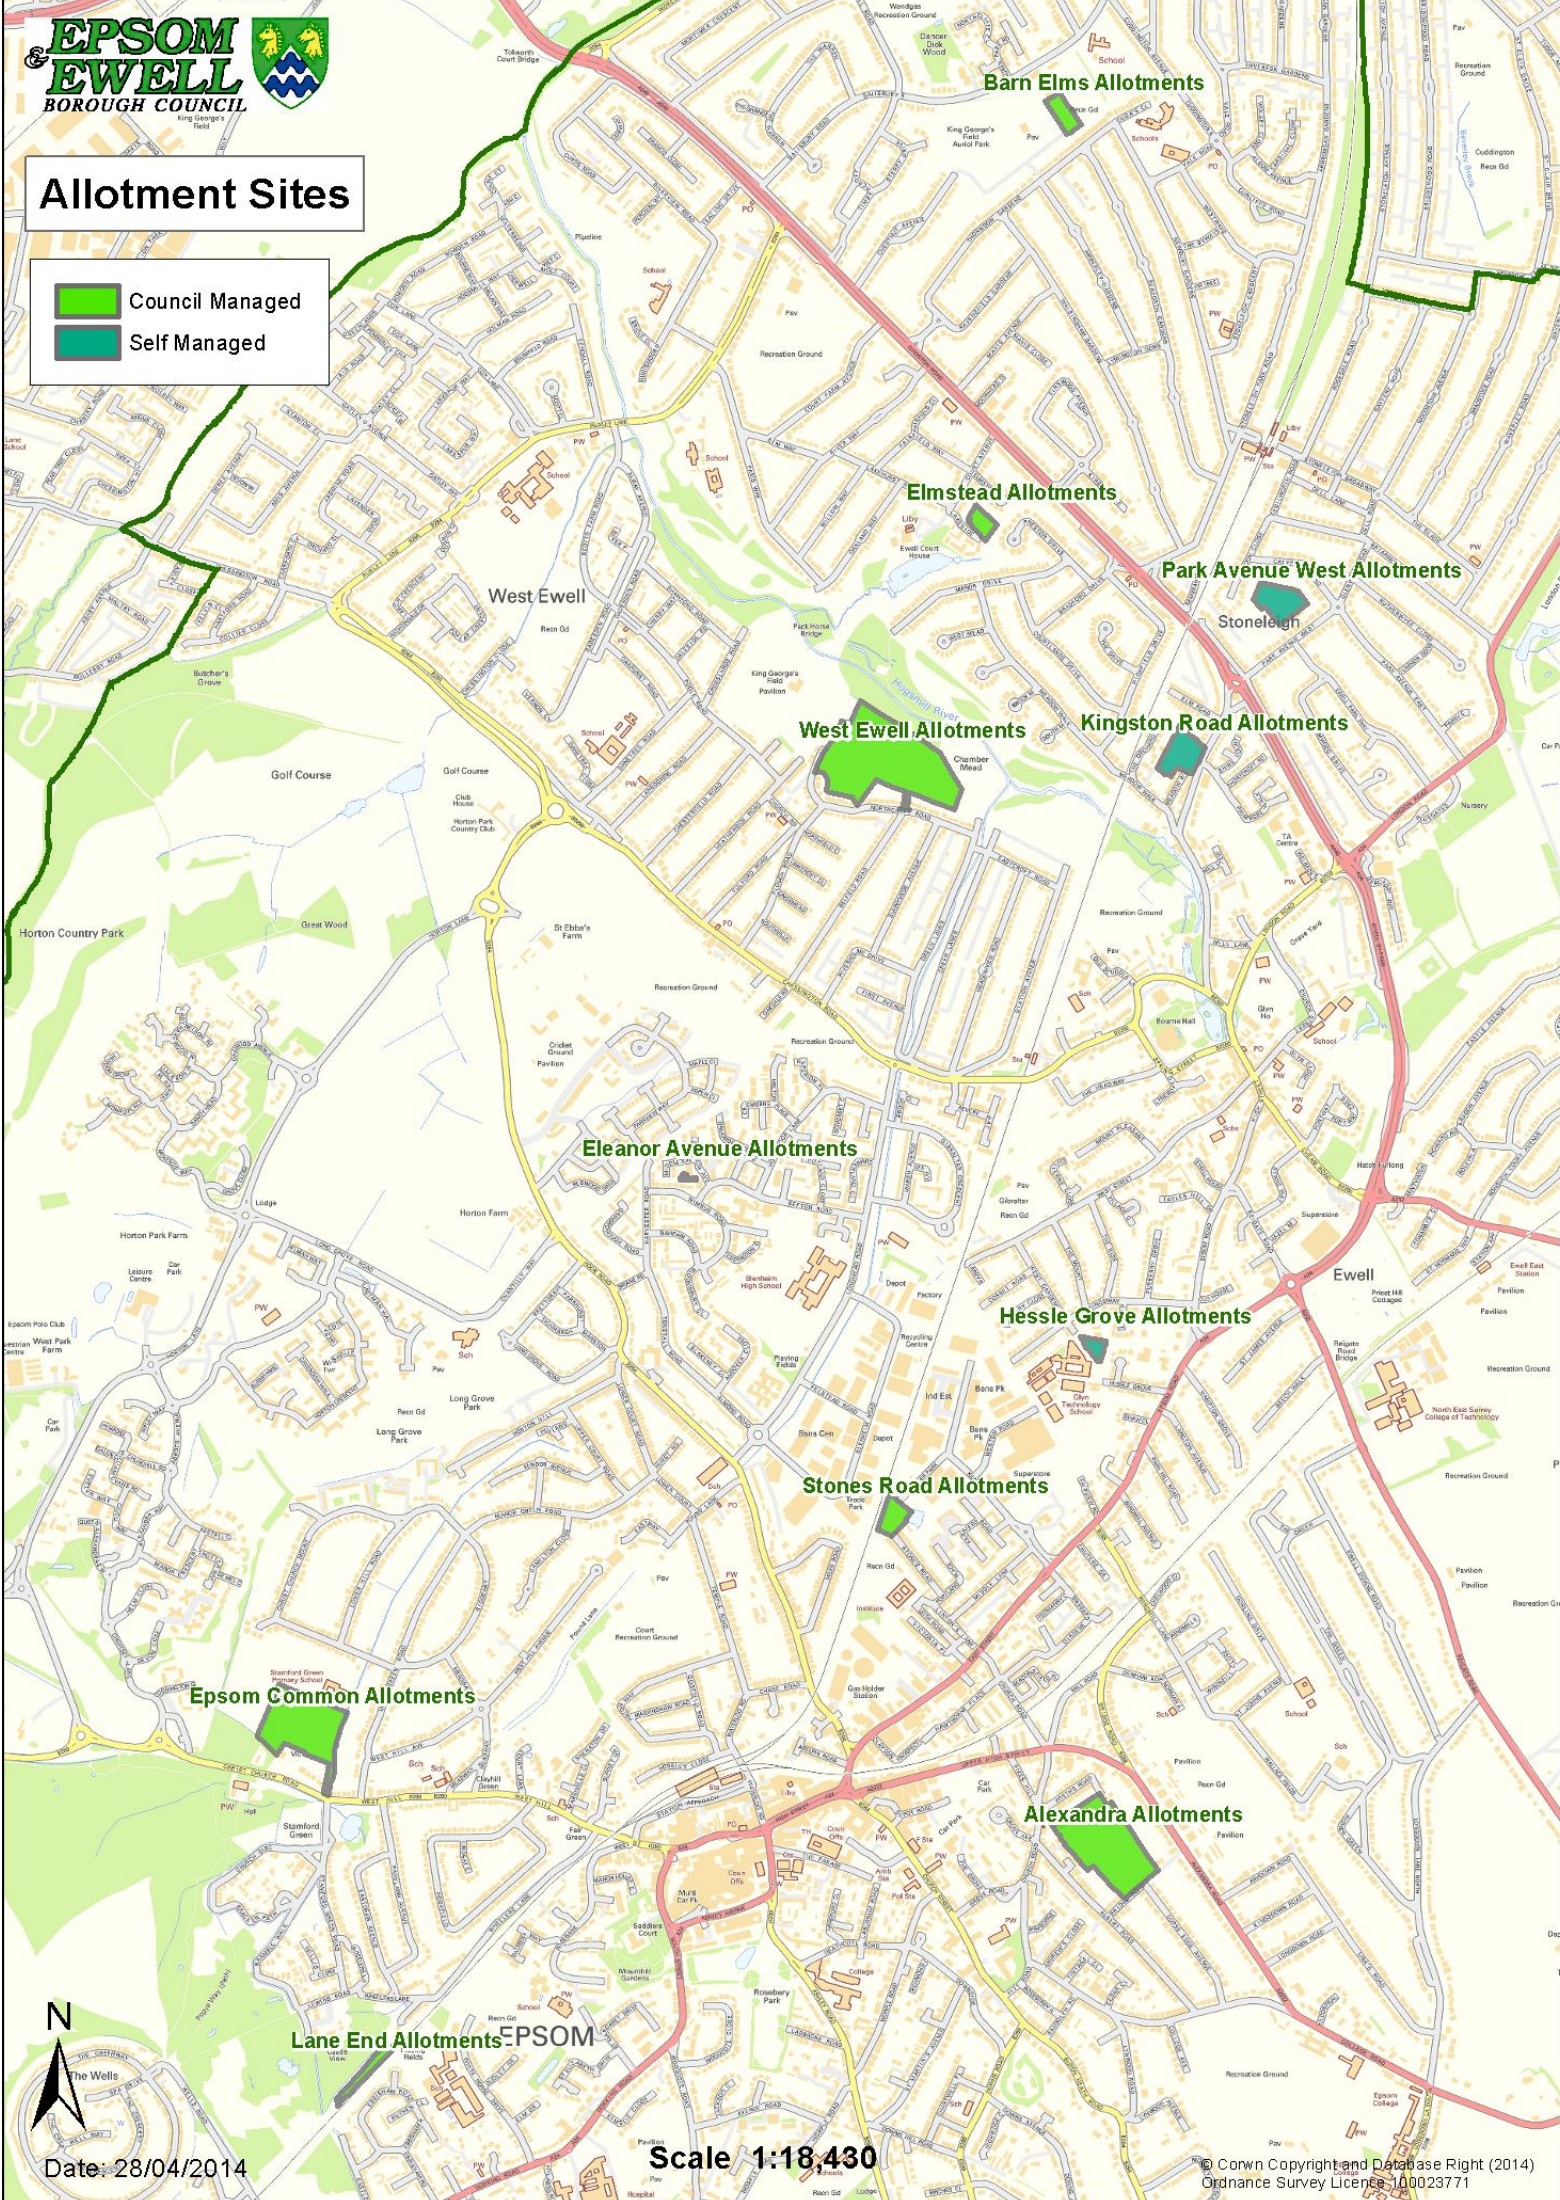

Allotment Sites

-  Council Managed
-  Self Managed

Date: 28/04/2014

Scale 1:18,430