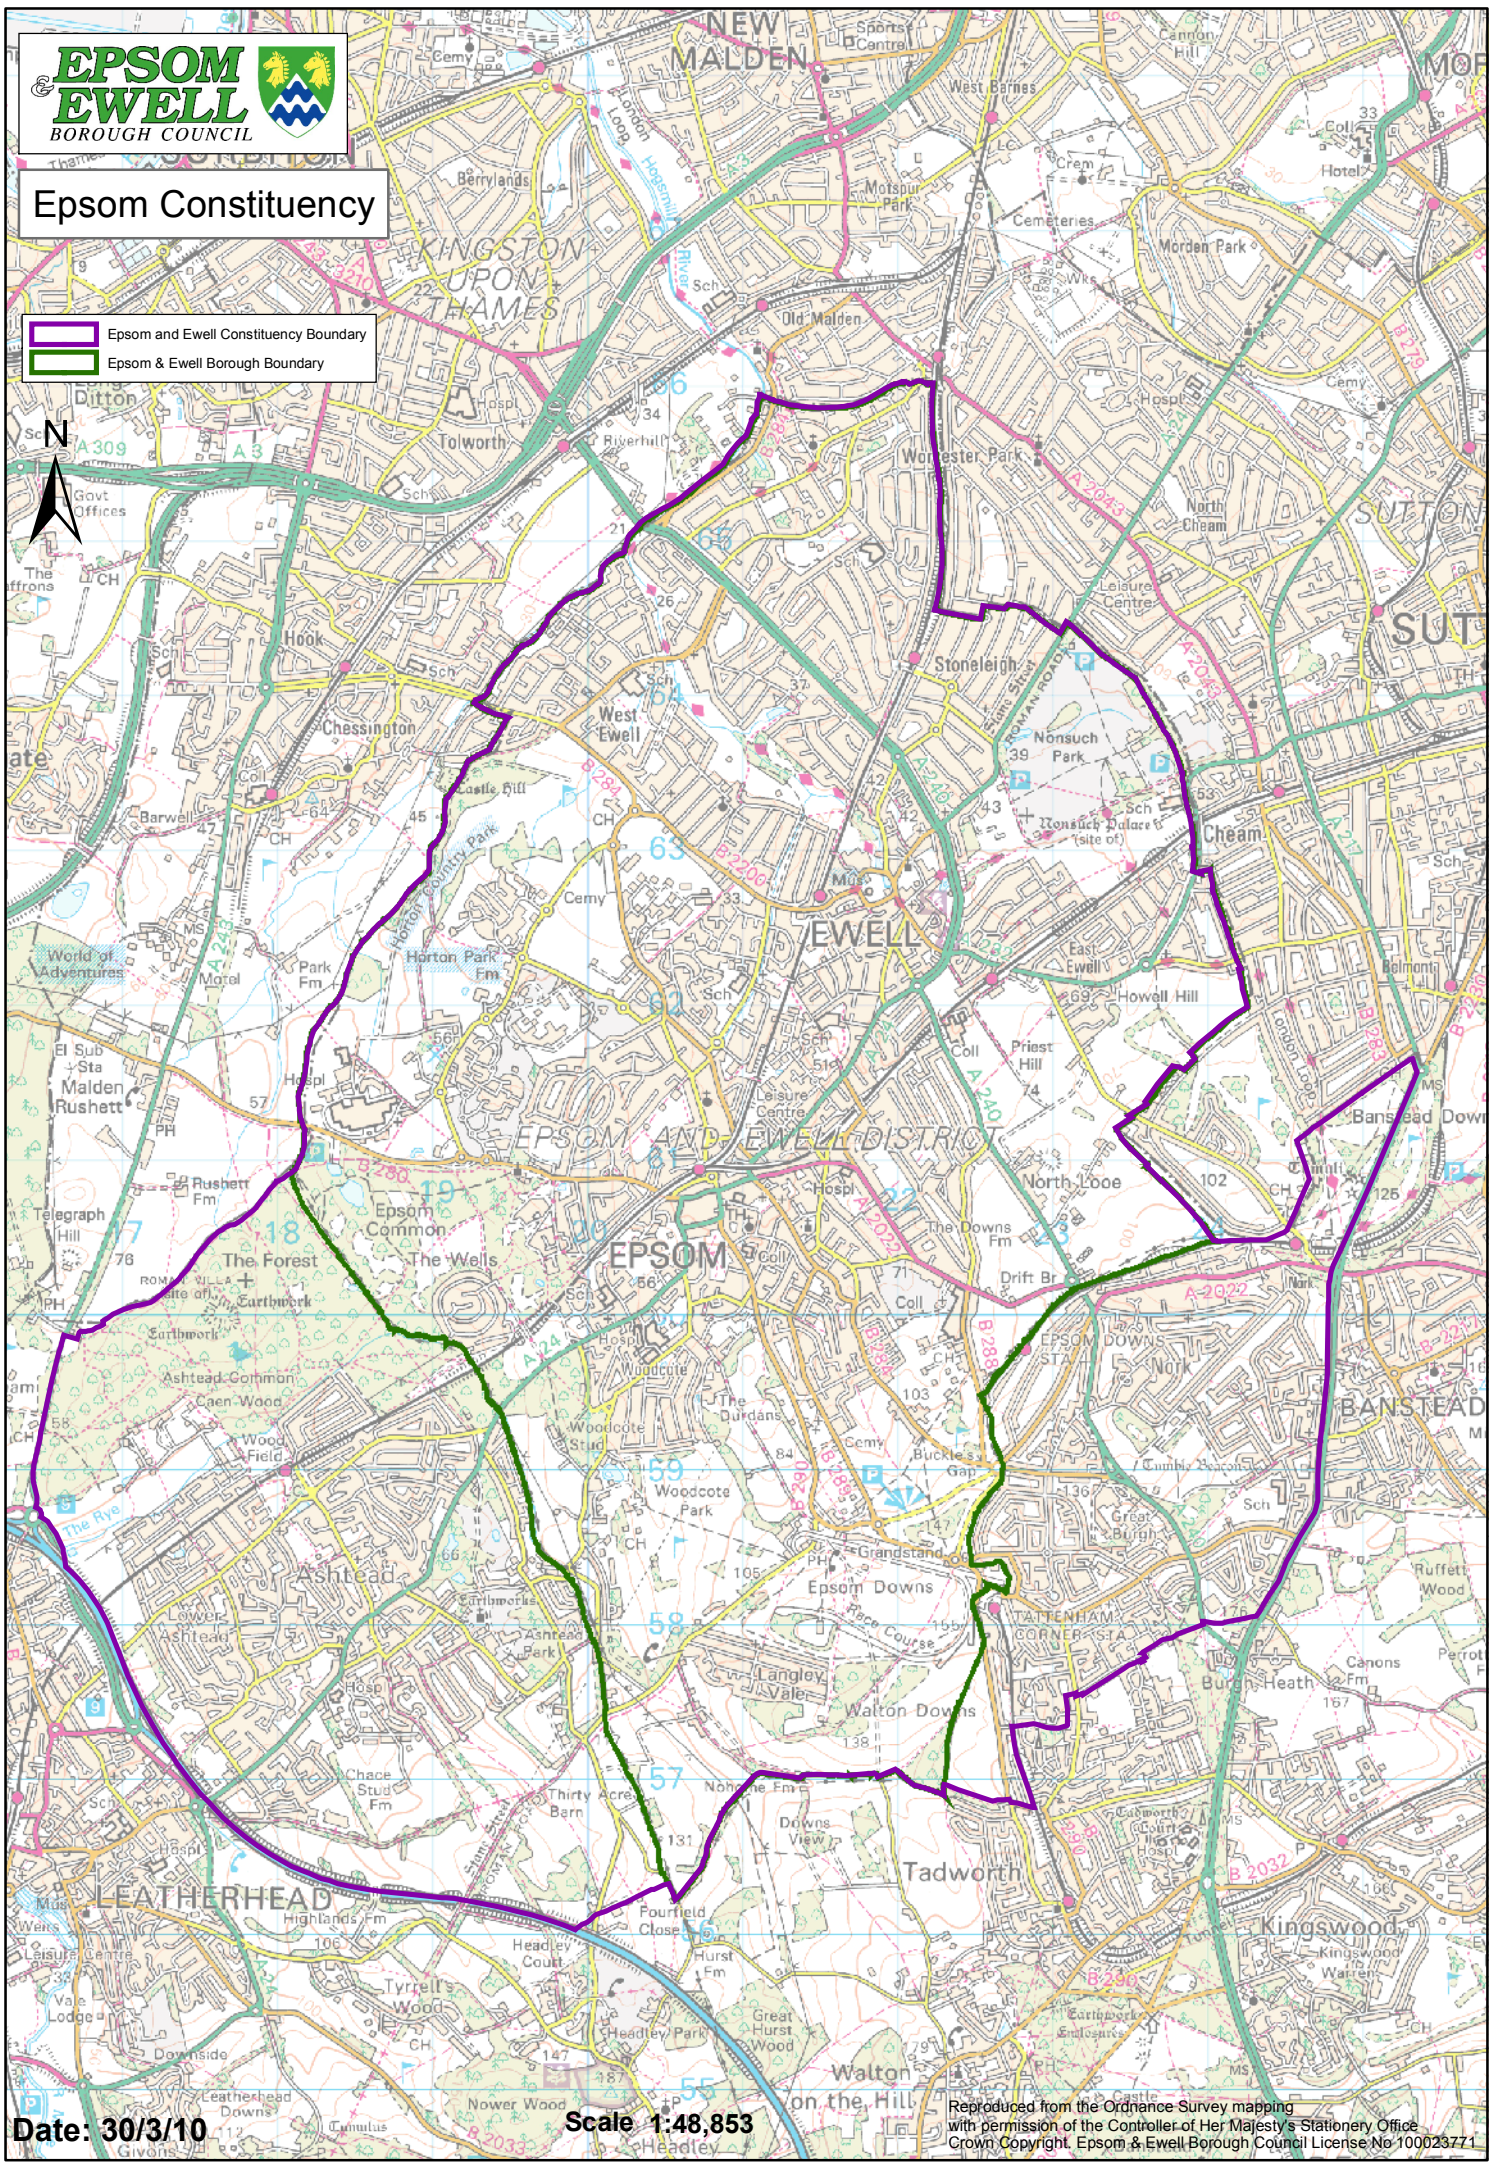

Epsom Constituency

- Epsom and Ewell Constituency Boundary
- Epsom & Ewell Borough Boundary

Date: 30/3/10

Scale 1:48,853

Reproduced from the Ordnance Survey mapping with permission of the Controller of Her Majesty's Stationery Office
 Crown Copyright. Epsom & Ewell Borough Council License No 100023771